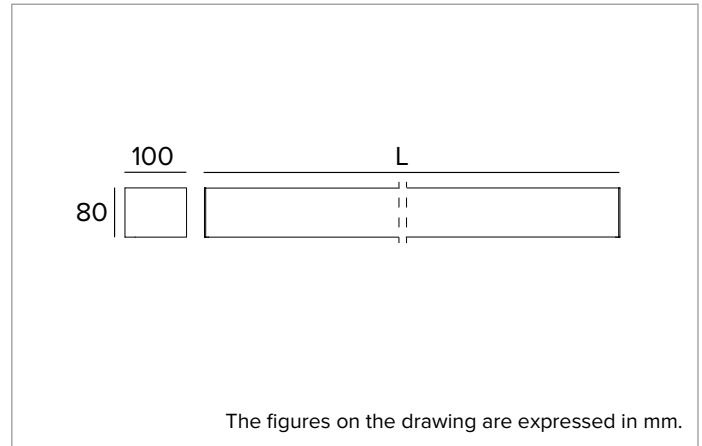

T026MY840ELPW | LOGICO EASY Stand Alone 100 - UGR19

Linear stand alone LED fixture for ceiling mounted or suspension installation. Emergency version

		4000K	H(m)	D(m)	Emax(lx)	
		Ra80		88°		
Fixture Power	40W	1	1.94	2091		
Source Flux	3988lm	2	3.88	523		
Fixture Flux	3988lm	3	5.83	232		
Efficacy	100lm/W	4	7.77	131		
G0301	Imax=525cd/klm	Imax	2092cd	5	9.71	84

Painted extruded aluminium body with 100mm section and polycarbonate end caps. Upper closing screen in white PVC.

Colour and finish: White

Dimensions: L=1462mm

Weight: 5.45Kg

Version: LINEAR

Degree of protection: IP40